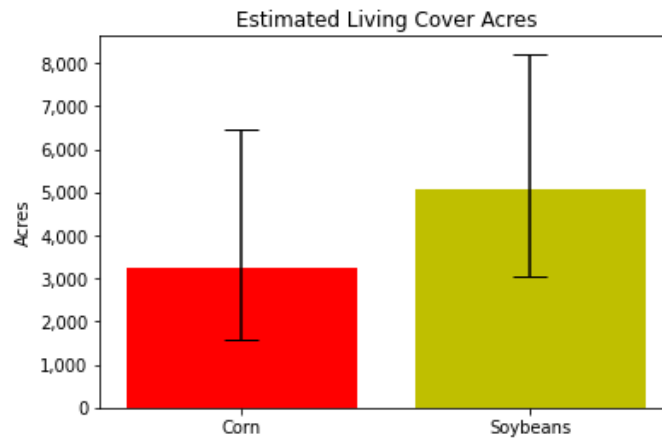

WAYNE Spring 2024 Conservation Survey Report

	No Till Acres	Reduced Till Acres	Conventional Till Acres
Corn	61,159	4,633	0
Soybeans	62,824	1,444	2,166

*Data is estimated by ISDA tillage transect surveys
 *Tillage Acres are estimated values, error bars show 95% confidence levels

	NASS Acres	Living Cover %	Living Cover Acres
Corn	65,793	5	3,243
Soybeans	66,796	8	5,054

*Living Cover includes living cover crops and cereal grains planted into cash crops
 *Data is estimated by ISDA tillage transect surveys
 *Living Coverage Acres are estimated values, error bars show 95% confidence levels