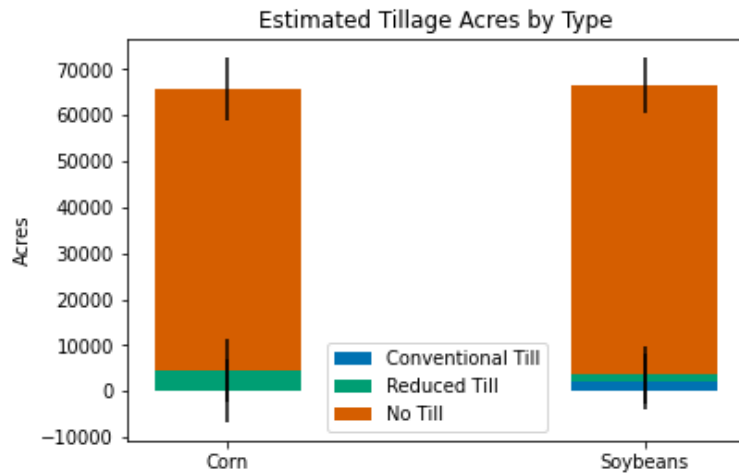

WAYNE Spring 2024 Conservation Survey Report

	No Till Acres	Reduced Till Acres	Conventional Till Acres
Corn	61,159	4,633	0
Soybeans	62,824	1,444	2,166

*Data is estimated by ISDA tillage transect surveys
 *Tillage Acres are estimated values, error bars show 95% confidence levels

	NASS Acres	Living Cover %	Living Cover Acres
Corn	65,793	5	3,243
Soybeans	66,796	8	5,054

*Living Cover includes living cover crops and cereal grains planted into cash crops
 *Data is estimated by ISDA tillage transect surveys
 *Living Coverage Acres are estimated values, error bars show 95% confidence levels