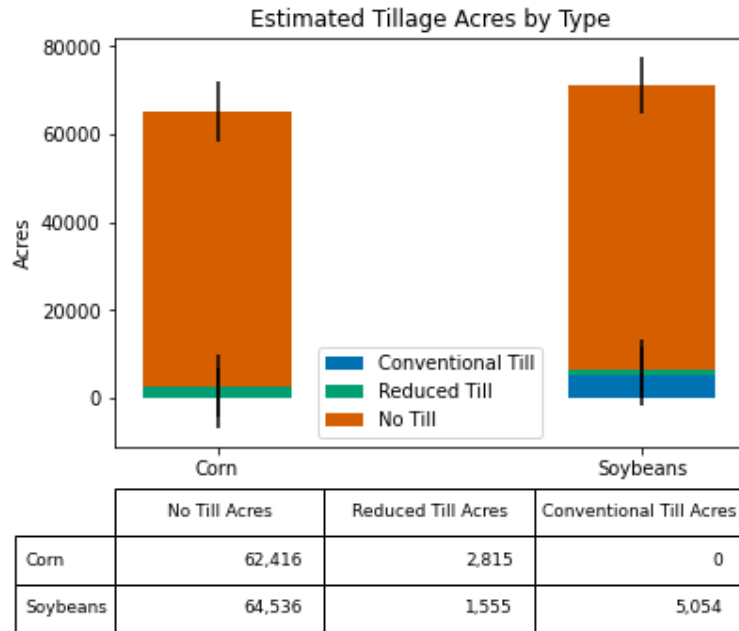

WAYNE Spring 2022 Conservation Survey Report

*Data is estimated by ISDA tillage transect surveys
 *Tillage Acres are estimated values, error bars show 95% confidence levels

*Living Cover includes living cover crops and cereal grains planted into cash crops
 *Data is estimated by ISDA tillage transect surveys
 *Living Coverage Acres are estimated values, error bars show 95% confidence levels