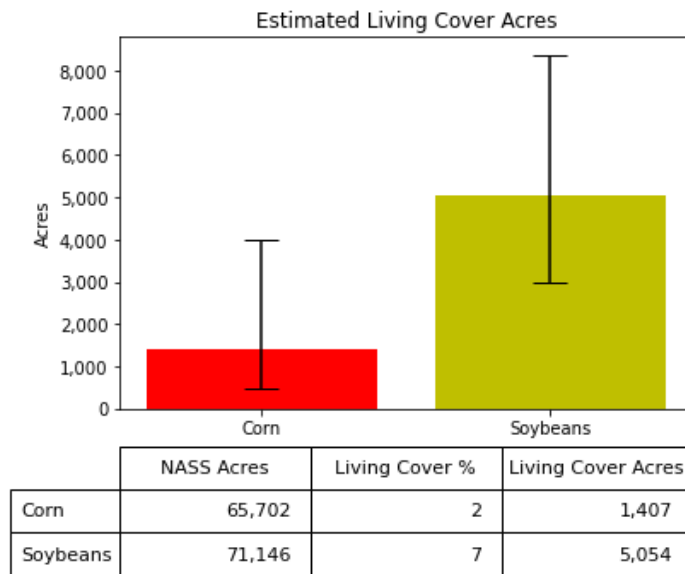

WAYNE Spring 2022 Conservation Survey Report

*Data is estimated by ISDA tillage transect surveys
 *Tillage Acres are estimated values, error bars show 95% confidence levels

*Living Cover includes living cover crops and cereal grains planted into cash crops
 *Data is estimated by ISDA tillage transect surveys
 *Living Coverage Acres are estimated values, error bars show 95% confidence levels